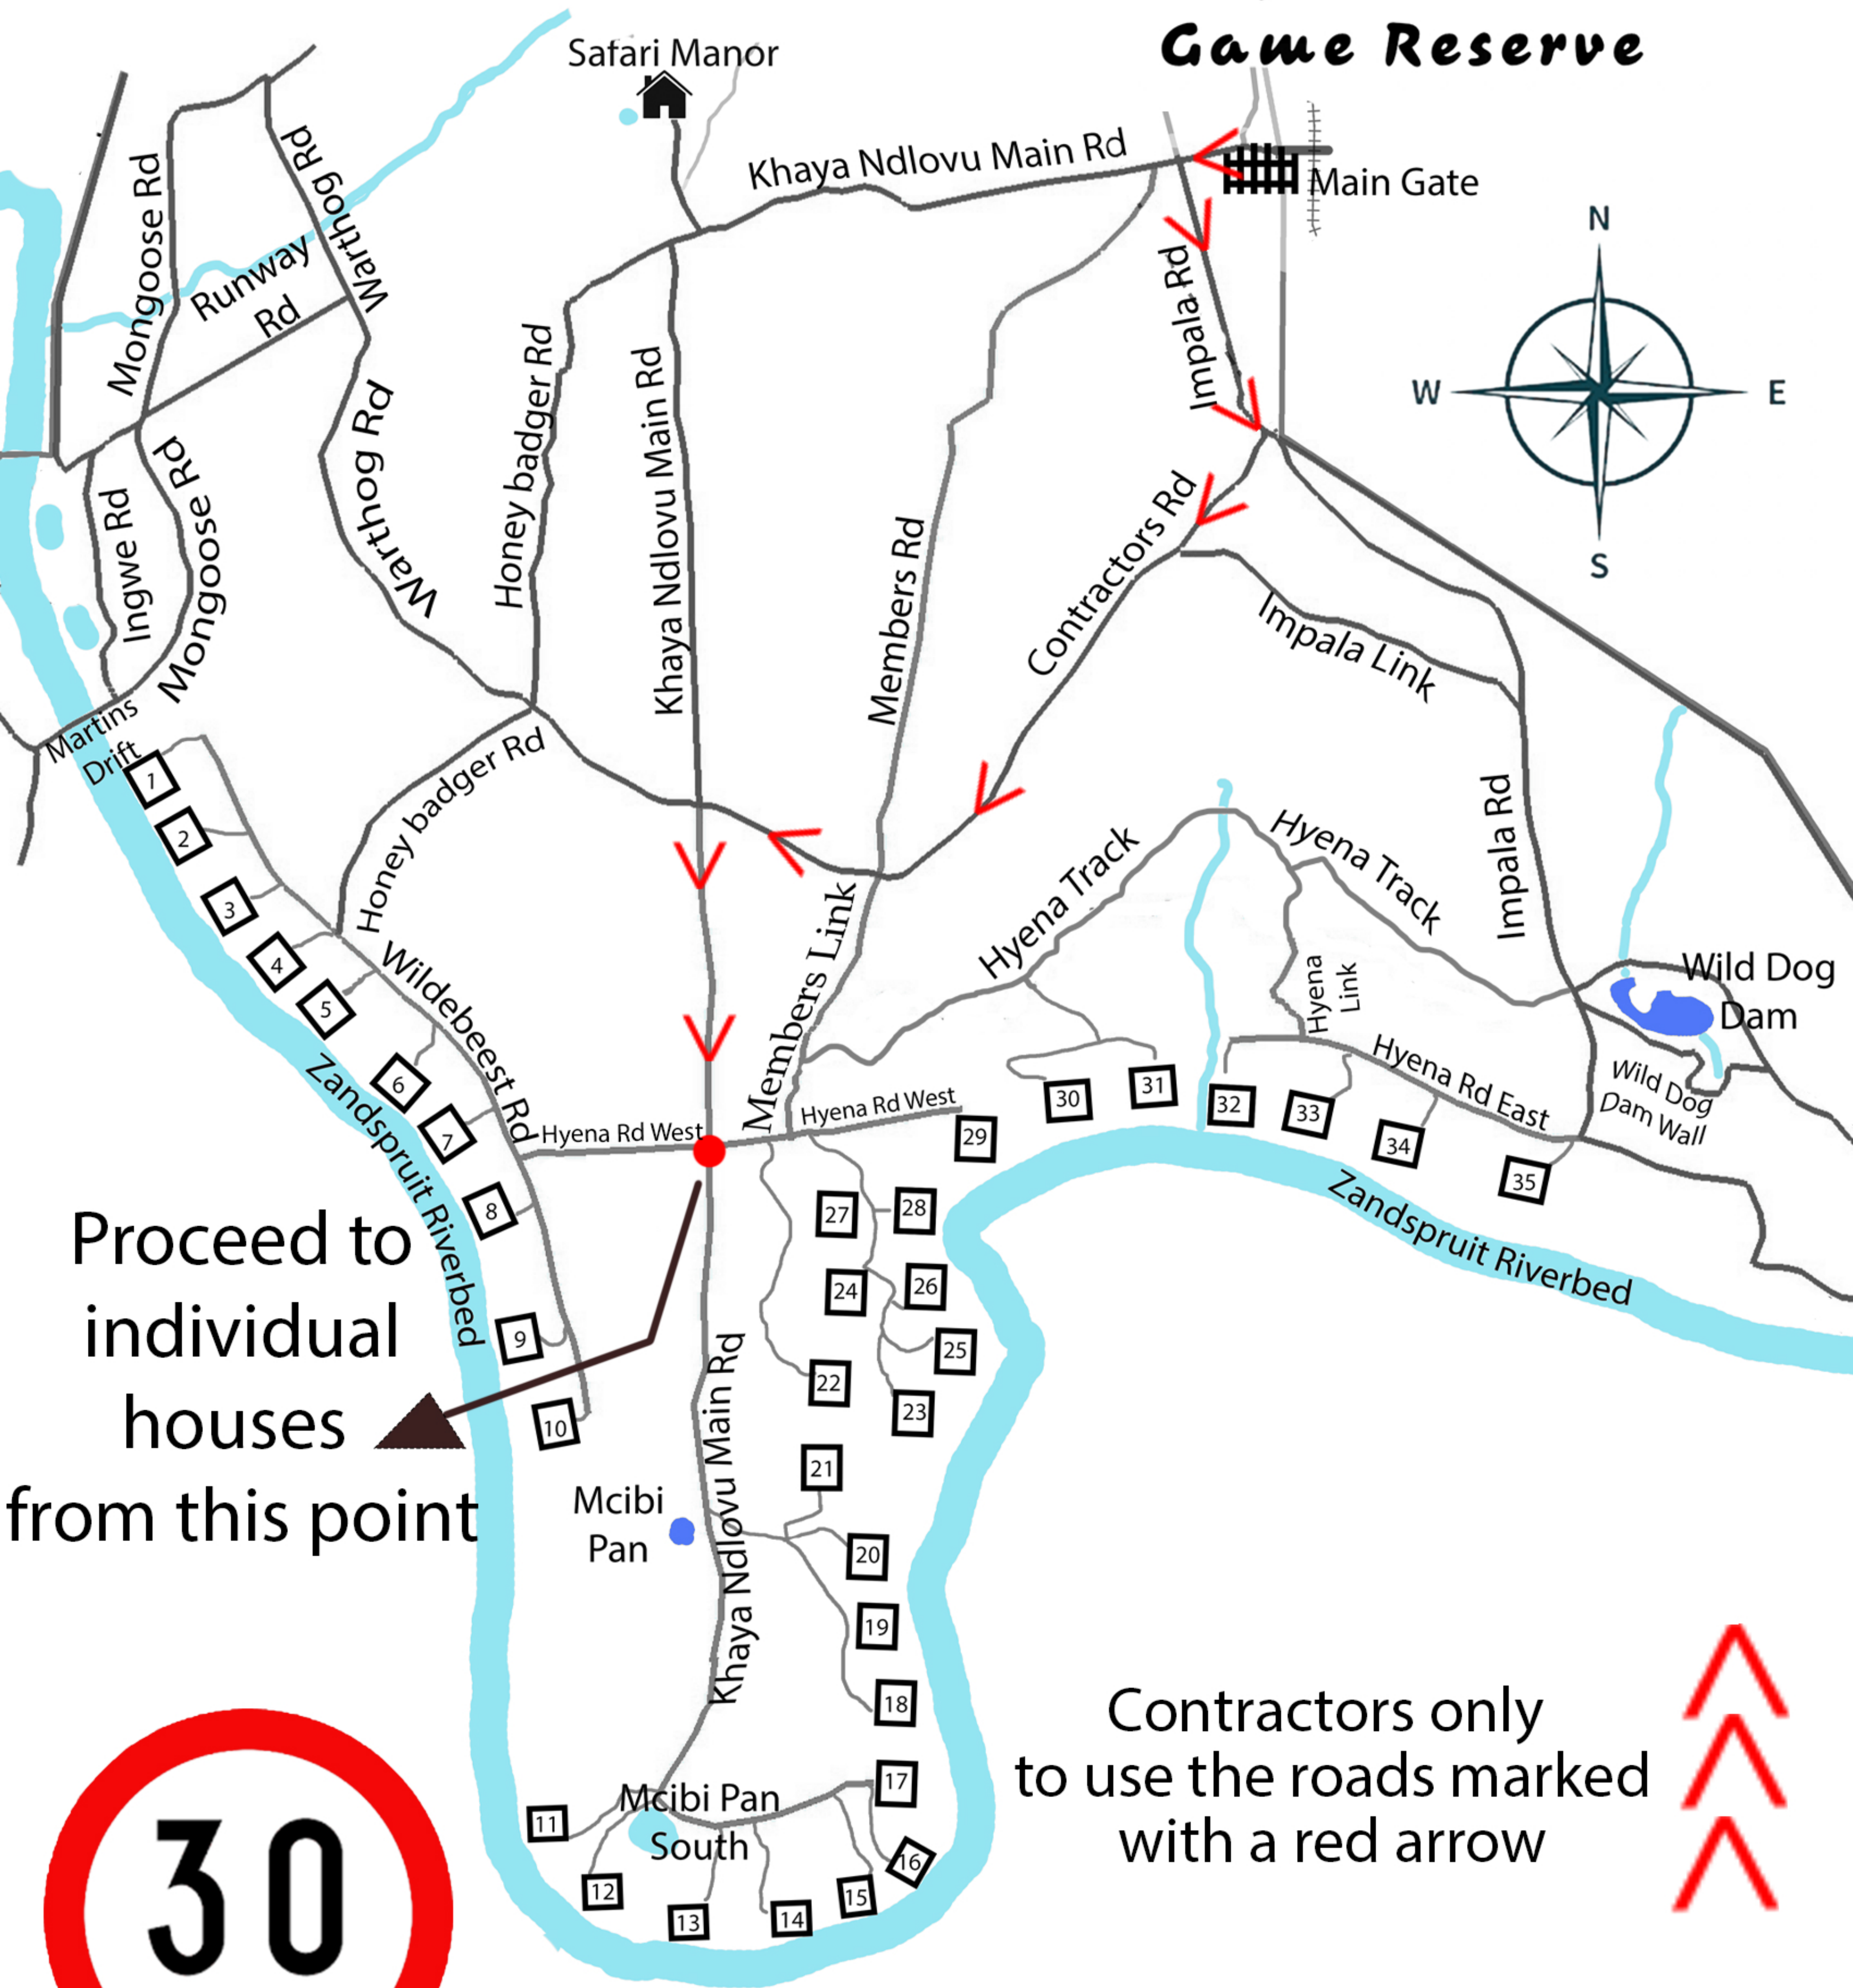

# Contractors Map

## Khaya Ndlovu Game Reserve

Proceed to individual houses from this point

Contractors only to use the roads marked with a red arrow

**SPEED LIMIT**